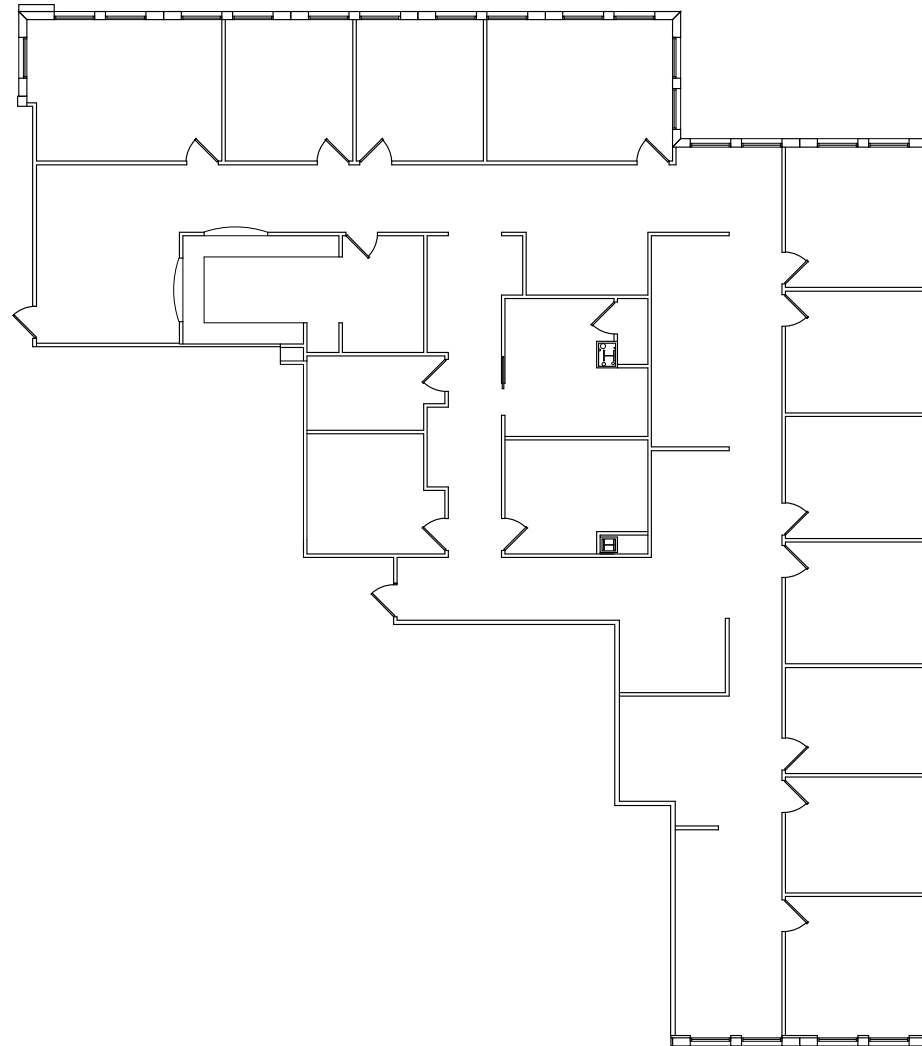

WESTON CORPORATE CENTER
2500 WESTON RD, WESTON, FL 33331

WCC I

SUITE 400 | 5,762 RSF

KEY PLAN

BLANCA COMMERCIAL REAL ESTATE, INC.
LICENSED REAL ESTATE BROKER | BLANCACRE.COM

CHRIS GALLAGHER | 954.770.4211
chris.gallagher@blancacre.com