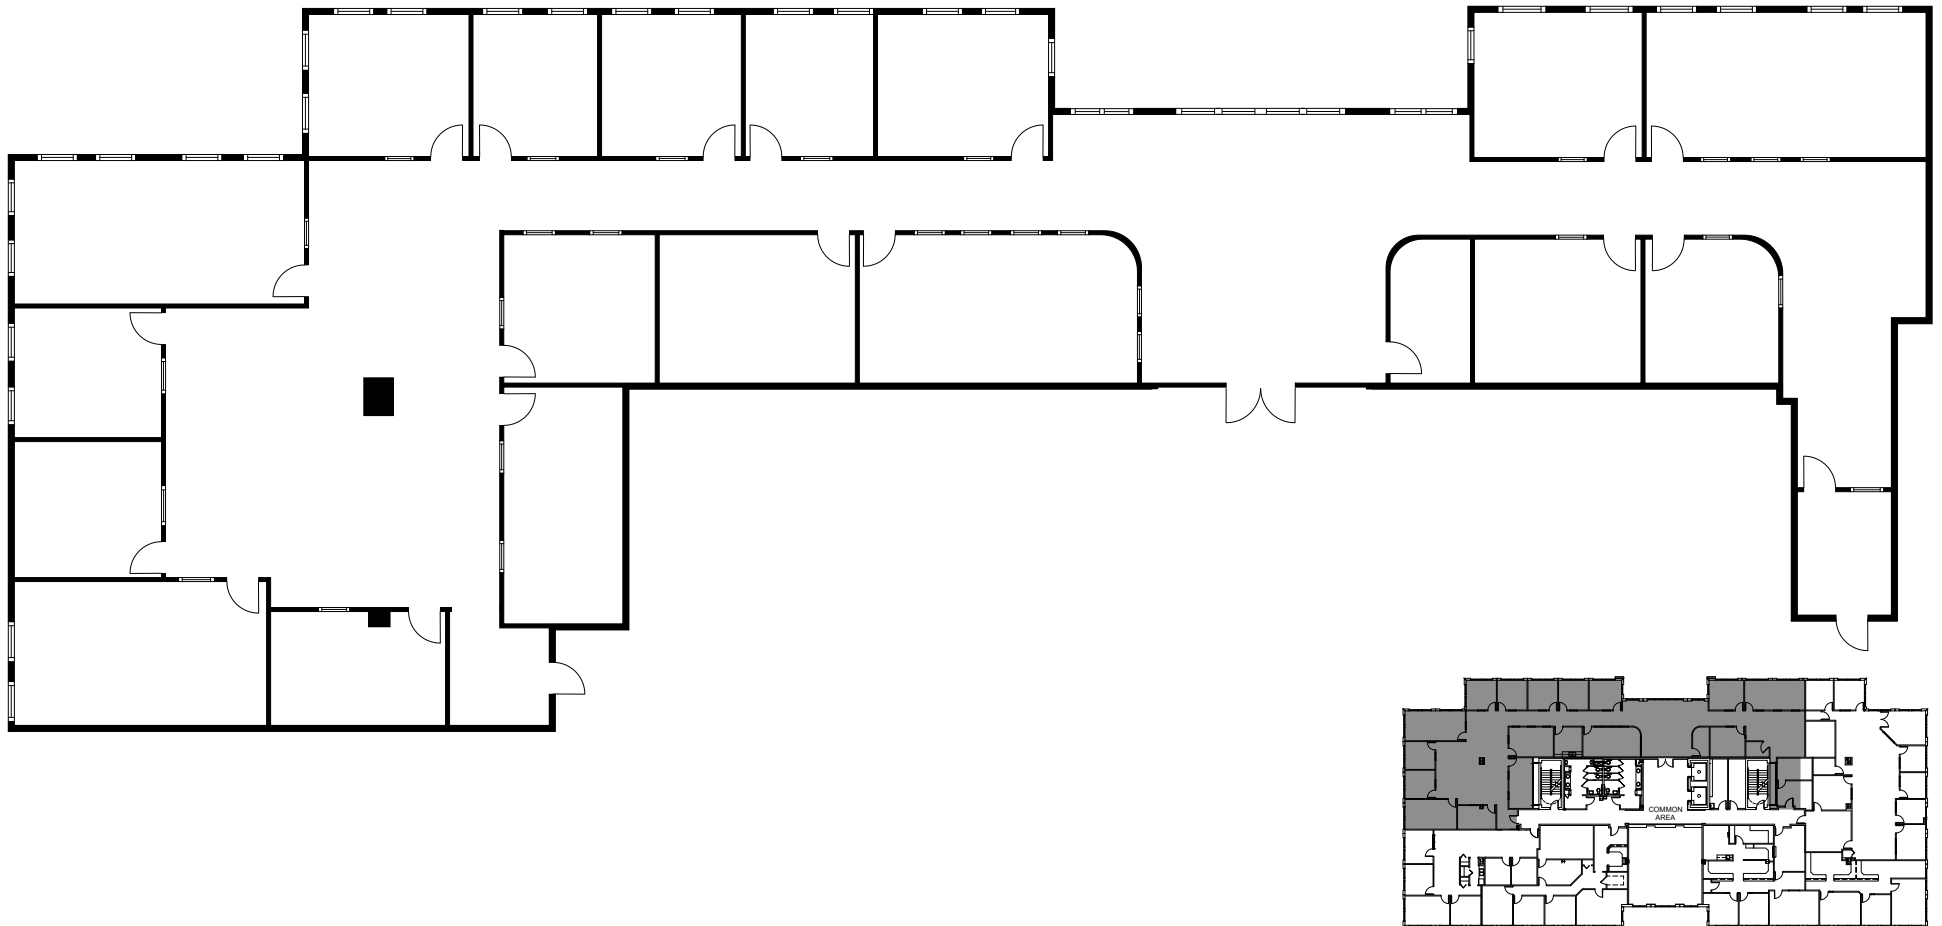

WESTON CORPORATE CENTER
2500 WESTON RD, WESTON, FL 33331

WCC I

SUITE 200 | 6,708 RSF

VIRTUAL TOUR

BLANCA COMMERCIAL REAL ESTATE, INC.
LICENSED REAL ESTATE BROKER | BLANCACRE.COM

CHRIS GALLAGHER | 954.770.4211
chris.gallagher@blancacre.com