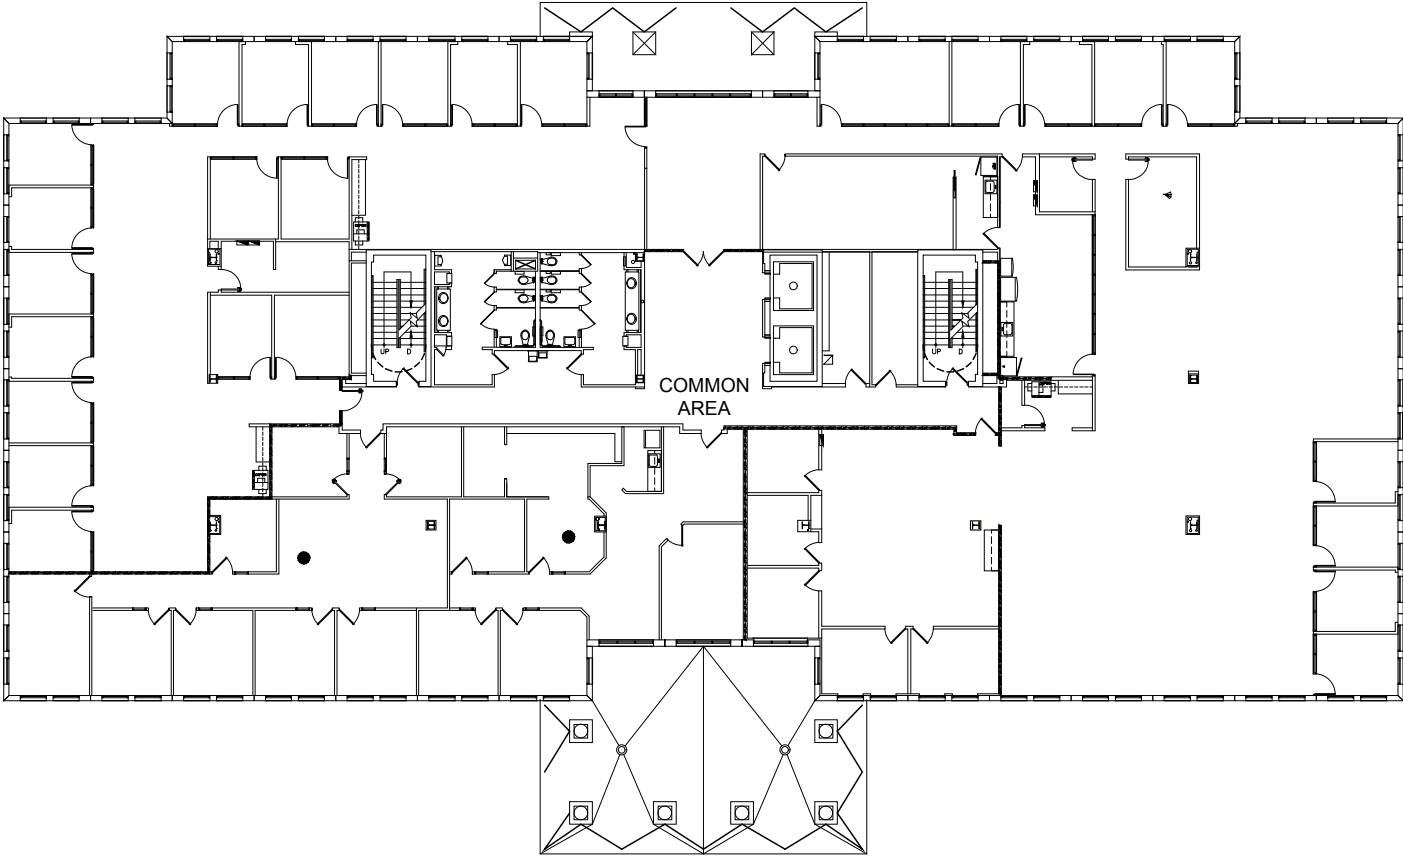

WESTON CORPORATE CENTER

WCC I

THIRD FLOOR | 18,287 SF

2500 WESTON RD, WESTON, FL 33331

BLANCA COMMERCIAL REAL ESTATE, INC.
LICENSED REAL ESTATE BROKER | BLANCACRE.COM

CHRIS GALLAGHER | 954.465.2624
chris.gallagher@blancacre.com