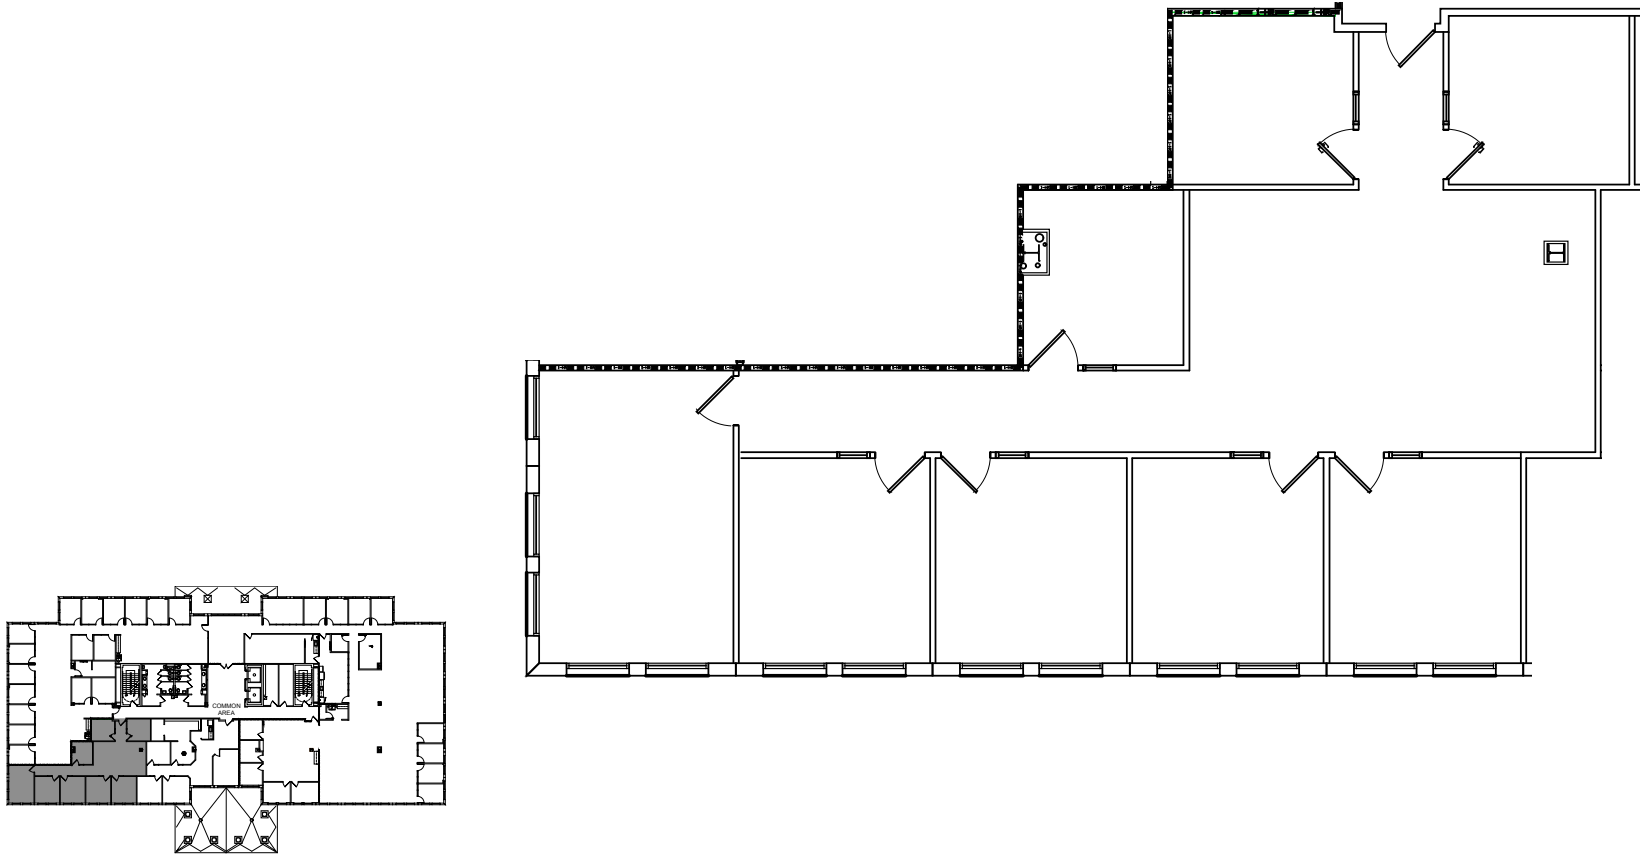

WESTON CORPORATE CENTER

WCC I

SUITE 308 | 2,030 SF

2500 WESTON RD, WESTON, FL 33331

VIRTUAL TOUR

BLANCA COMMERCIAL REAL ESTATE, INC.
LICENSED REAL ESTATE BROKER | BLANCACRE.COM

CHRIS GALLAGHER | 954.465.2624
chris.gallagher@blancacre.com