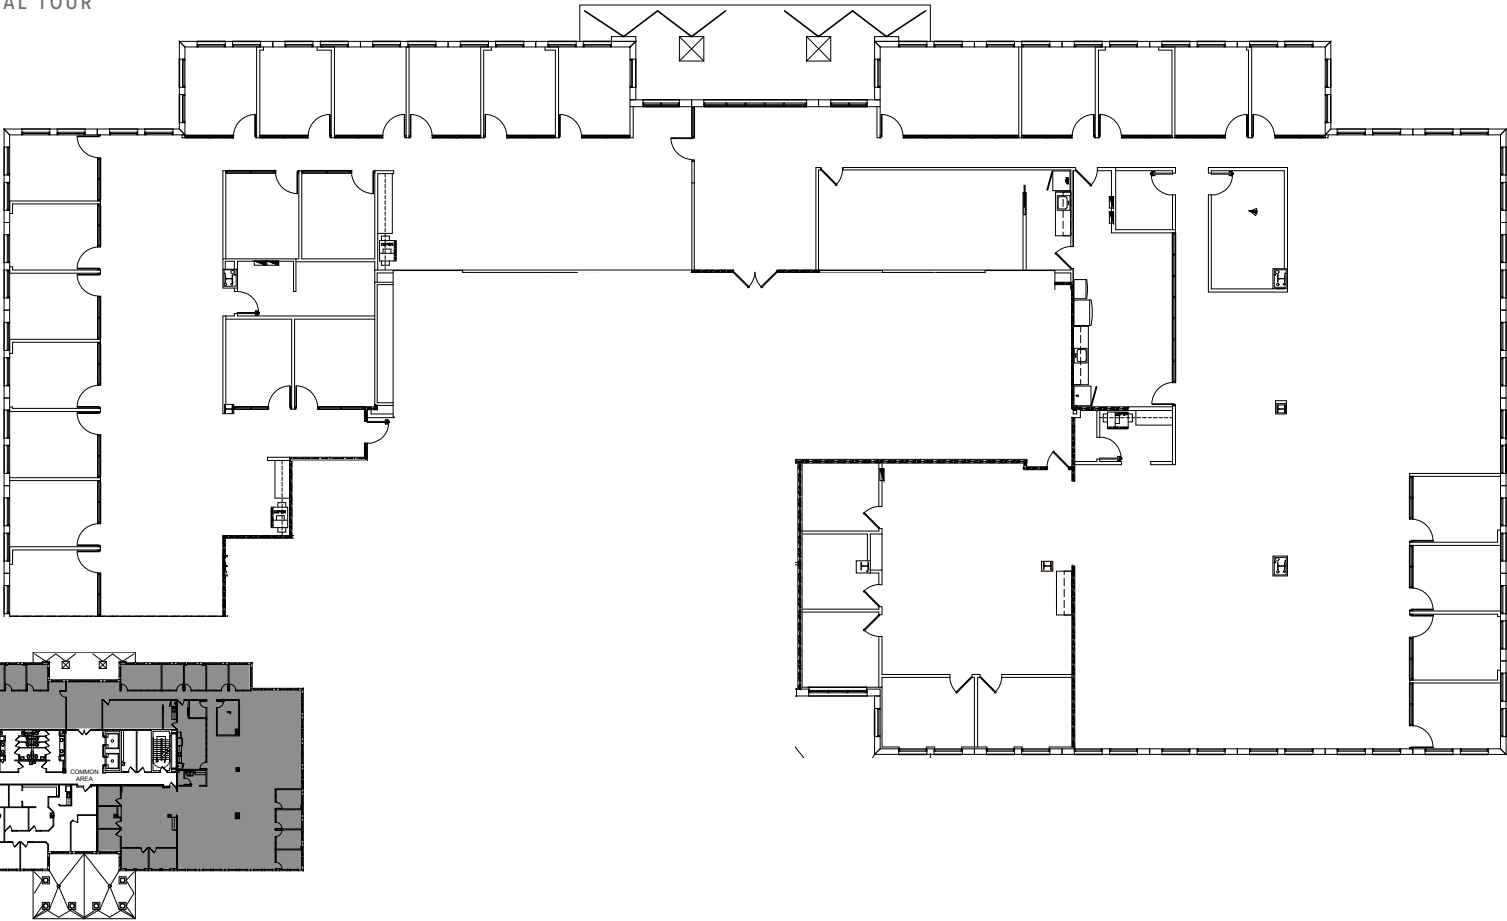

WESTON CORPORATE CENTER

WCC I

SUITE 300 | 14,438 SF

2500 WESTON RD, WESTON, FL 33331

VIRTUAL TOUR

BLANCA COMMERCIAL REAL ESTATE, INC.
LICENSED REAL ESTATE BROKER | BLANCACRE.COM

CHRIS GALLAGHER | 954.465.2624
chris.gallagher@blancacre.com