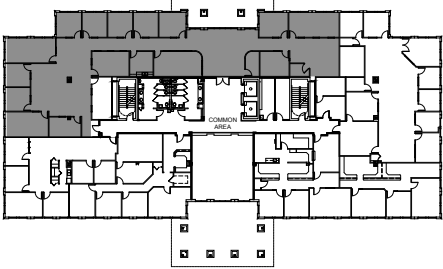

WESTON CORPORATE CENTER

WCC I

SUITE 200 | 6,629 SF

2500 WESTON RD, WESTON, FL 33331

VIRTUAL TOUR

BLANCA COMMERCIAL REAL ESTATE, INC.
LICENSED REAL ESTATE BROKER | BLANCACRE.COM

CHRIS GALLAGHER | 954.465.2624
chris.gallagher@blancacre.com