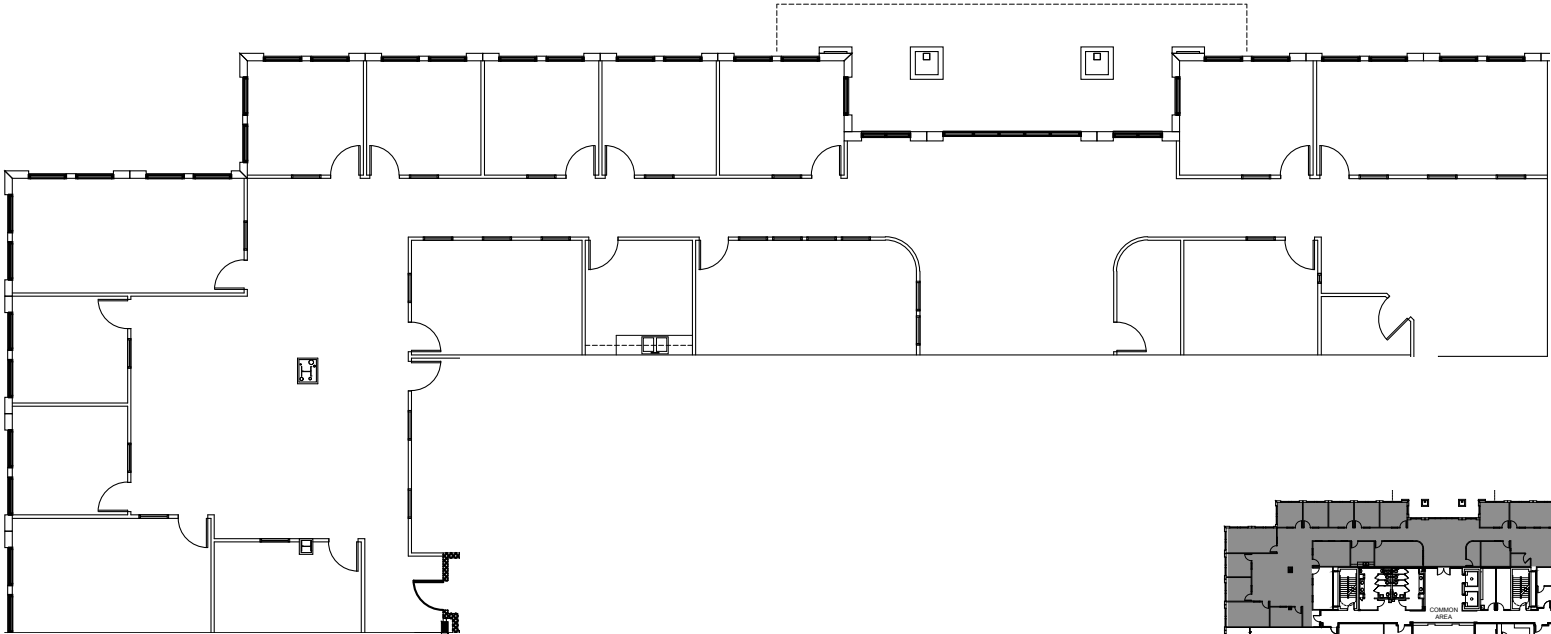

WESTON CORPORATE CENTER

WCC I

SUITE 200 | 6,629 SF

2500 WESTON RD, WESTON, FL 33331

VIRTUAL TOUR

BLANCA COMMERCIAL REAL ESTATE, INC.
LICENSED REAL ESTATE BROKER | BLANCACRE.COM

CHRIS GALLAGHER | 954.465.2624
chris.gallagher@blancacre.com